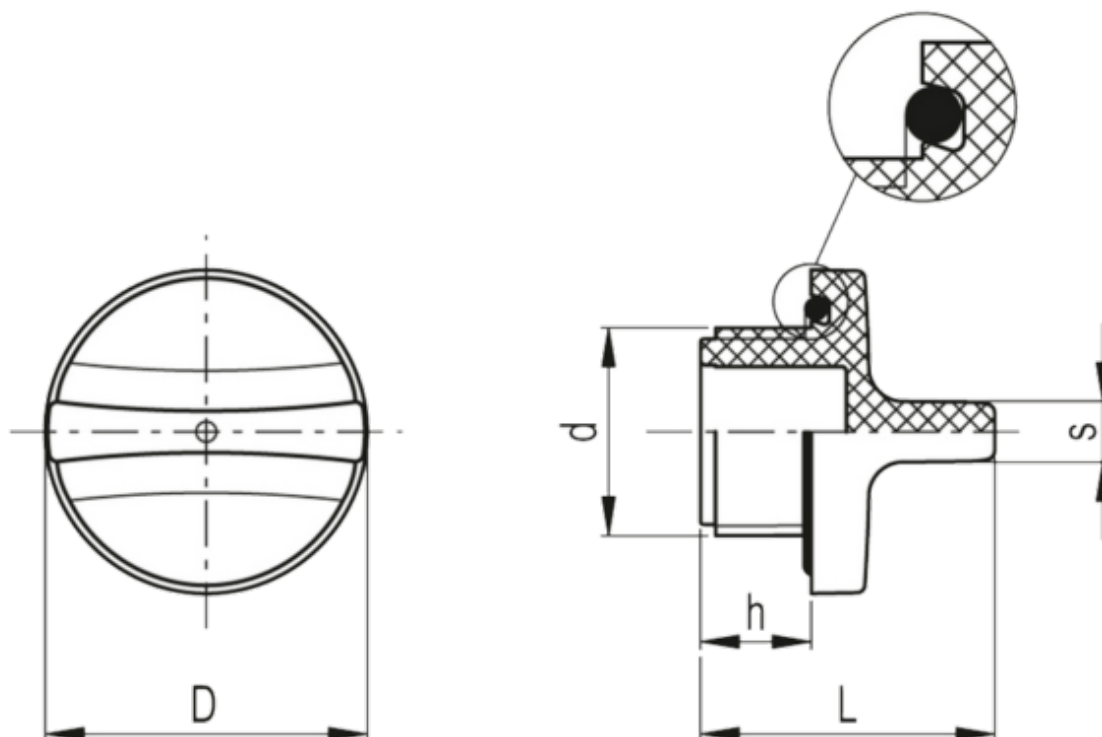

# Data Sheet

Article number: 2311158198

Description: E+G Plug  
THR.3/4

## Measures

D	= 37
d	= G3/4
h	= 12
L	= 32.5
s	= 5
Weight (g)	= 18